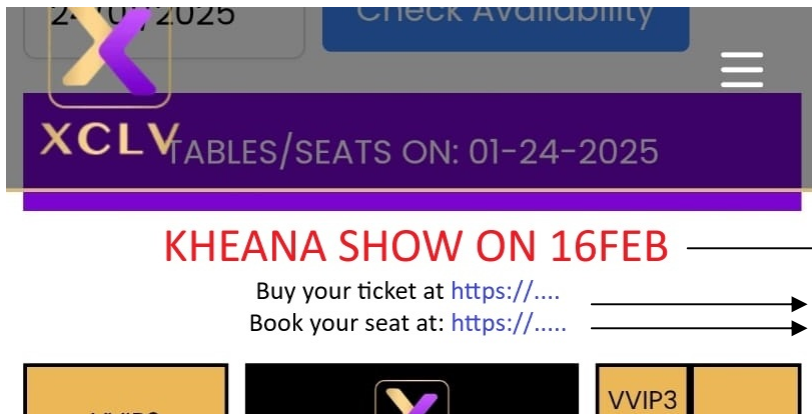

## EVENT LINK

### Requirement:

1. Table to be maintained at the Admin Module
2. Can be set to either visible or not
3. Table Structure:

FIELD NAME	DESCRIPTION
VisibleFlag	Toggle to show or not to show the event
ShowTitle	Title/Show Name
ShowPassLink	A caption and link to reserve a showpass
SeatLink	A caption and link to reserve a seat

### Design:

These are 3 dynamic fields,  
follow color and font size

It can be shown or hid